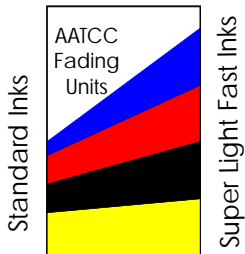

Want More Colors? Get More Colors With WESTAR!

SLF

Super Light Fast Sublimation Ink

Super Light Fast inks have 200% more light fastness compared to standard inks. SLF is rated as L7 on a blue wool test.

Colors

- CYAN
- MAGENTA
- YELLOW
- BLACK

SLF is the newest ink to join the Westar family. The Super Light Fast ink series is engineered for use on wide format piezo printers. This ink series is designed specifically to support the sublimation transfer process (Westar recommends Coldenhove paper). SLF has 200% more light fastness than traditional sublimation inks. If you would like to see the colors of your products last longer, and be more vibrant then we confidently recommend the new kid on the block...New Super Light Fast sublimation ink.